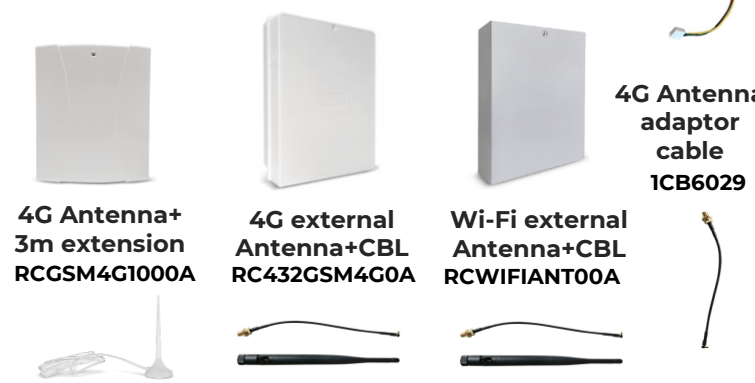

Panel Accessories

- 2.5A P/Supply RP432PS25NCA
- 4.5A P/Supply RP432PS45NC
- 240VAC cord 1CB6154
- BUS 4 pin quick connect cable 1CB6036
- Small polycarbonate RP432BP2000A
- Large polycarbonate RP432BP4000A
- large Base+ Metal Cover RP432BP3000A