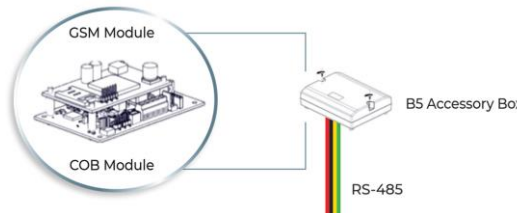

Wireless Sirens

- Lumin8 RWS401B4000B
- Indoor Sounder RWS33200400A

Wireless repeater

- 2-Way WL repeater RW132XWR900A

iRISCO App or FreeControl App

Cloud Configuration Software (CCS)

Communication Modules

- Plug-on PSTN RP432PSTN00A
- Plug-on 4G LTE RP432G400AUA

Cellular On Bus module

- COB module RP512ECOB00A
- B5 Accessory Box RP128B50000A

RP432EWW400A

32 Zone Wireless Video Expander *8Video ch

32 zone Wireless Expander RP432EW4000A

4G High Gain Antenna DG900HGL