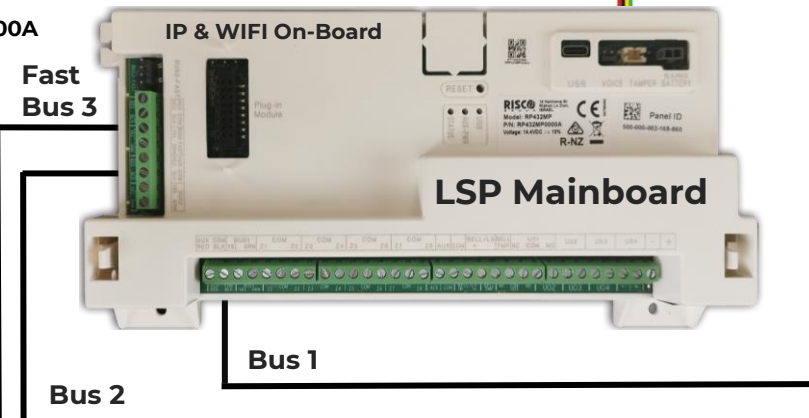

Wireless Sirens

- Lumin8 RWS401B4000B
- Indoor Sounder RWS33200400A

Wireless repeater

- 2-Way WL repeater RW132XWR900A

iRISCO App or FreeControl App

Cloud Configuration Software (CCS)

Communication Modules

- Plug-on PSTN RP432PSTN00A
- Plug-on 4G LTE RP432G400AUA

Cellular On Bus module

- COB module RP512ECOB00A
- B5 Accessory Box RP128B50000A

RP432EWW400A

32 Zone Wireless Video Expander *8Video ch

32 zone Wireless Expander RP432EW4000A

4G High Gain Antenna DG900HGL